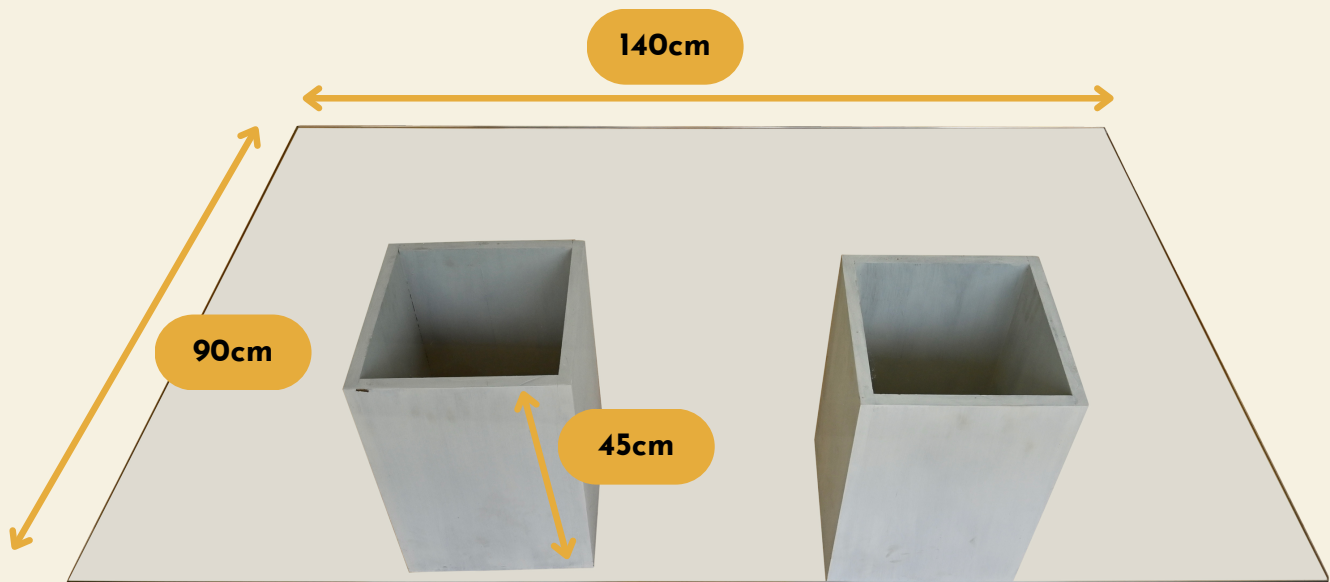

Glass Top Coffee Table

Material: Tempered Glass (Top) and Painted Wood (Legs)

Originally from: Europe

Quality Score: ★ 4 The coffee table is in a very good state. The structure is perfectly intact and the table shows minor signs and marks.

SMOOVE