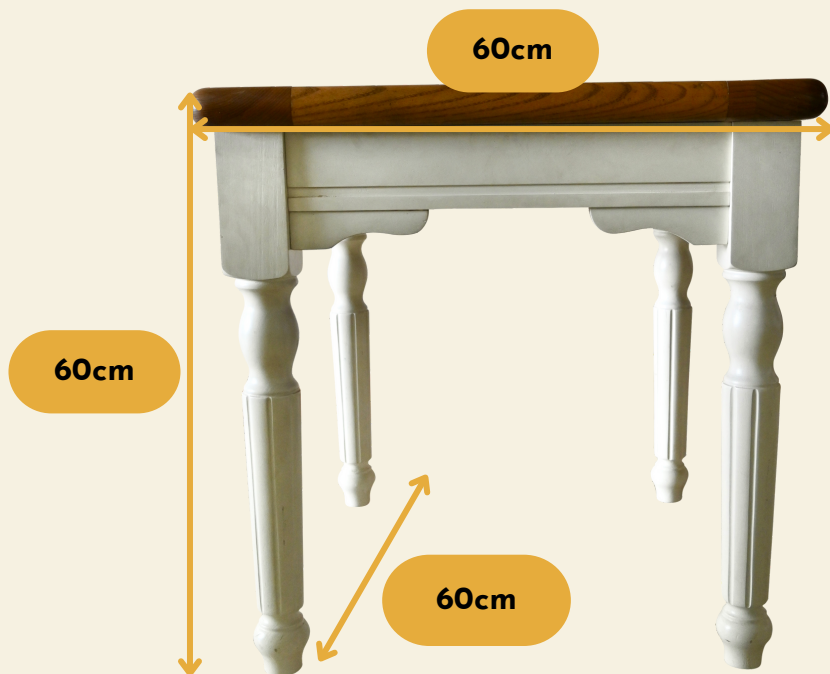

# Farmhouse Side Table

Material: **Walnut Wood**

Originally from: **Furniture Palace**

Quality Score: **3** ★ The side table is in a good state. The structure is perfectly intact but the top shows signs and marks of use.