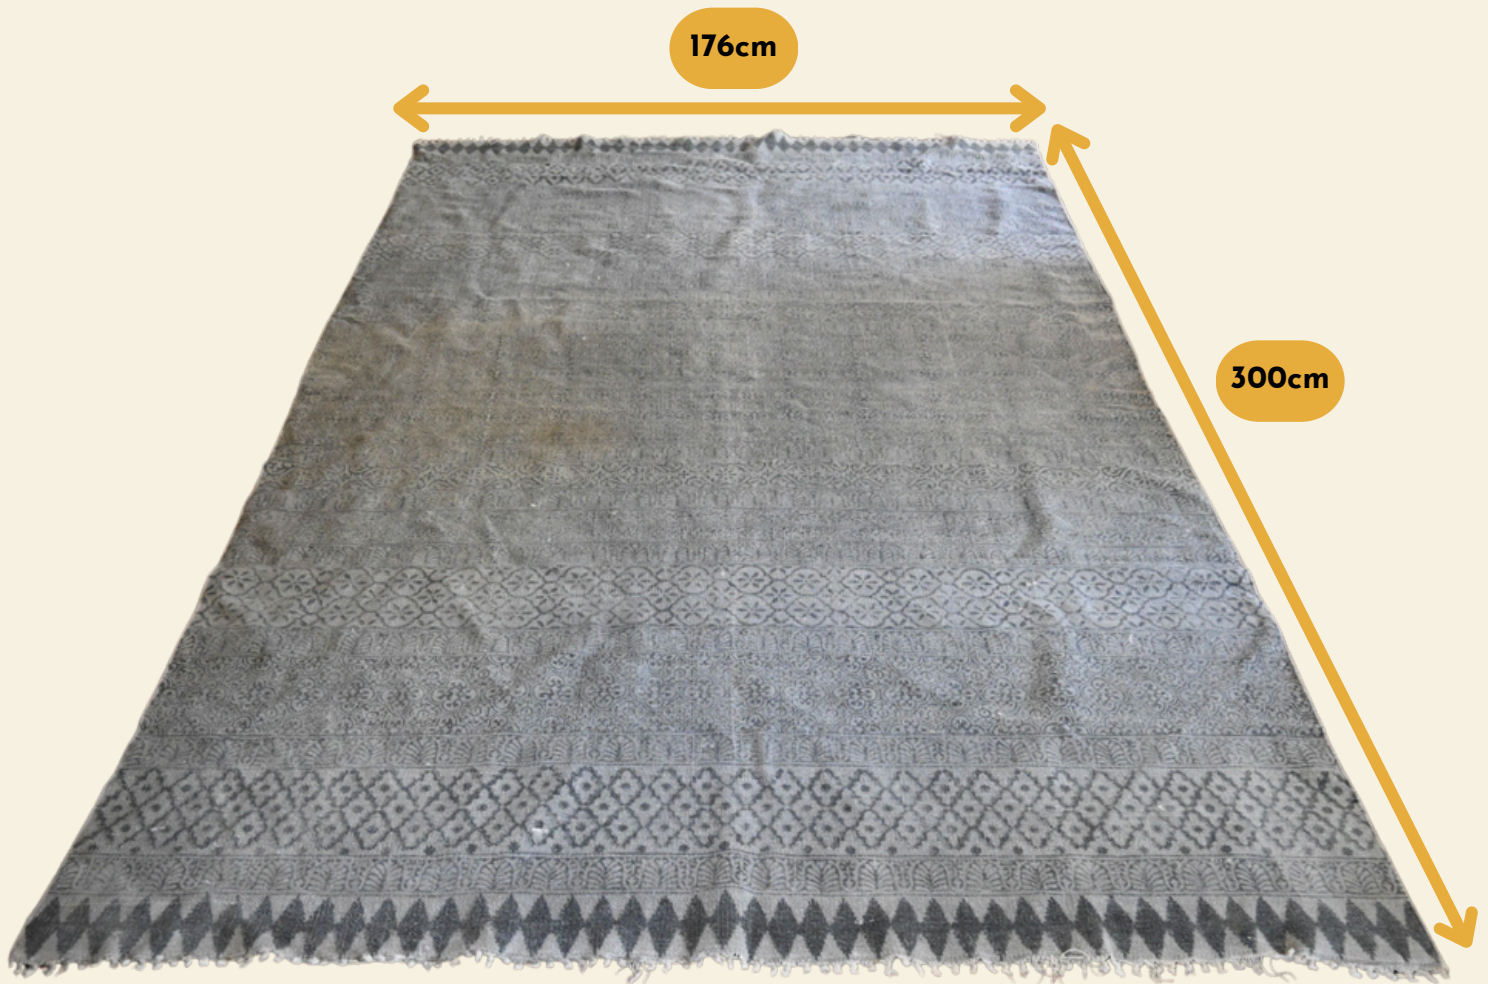

# Grey Patterned Rug

Material: Cotton

Originally from: Europe

Quality Score: ★ 4 The rug is in a very good state. The structure is perfectly intact and it shows minor signs and marks of use.

SMOOVE