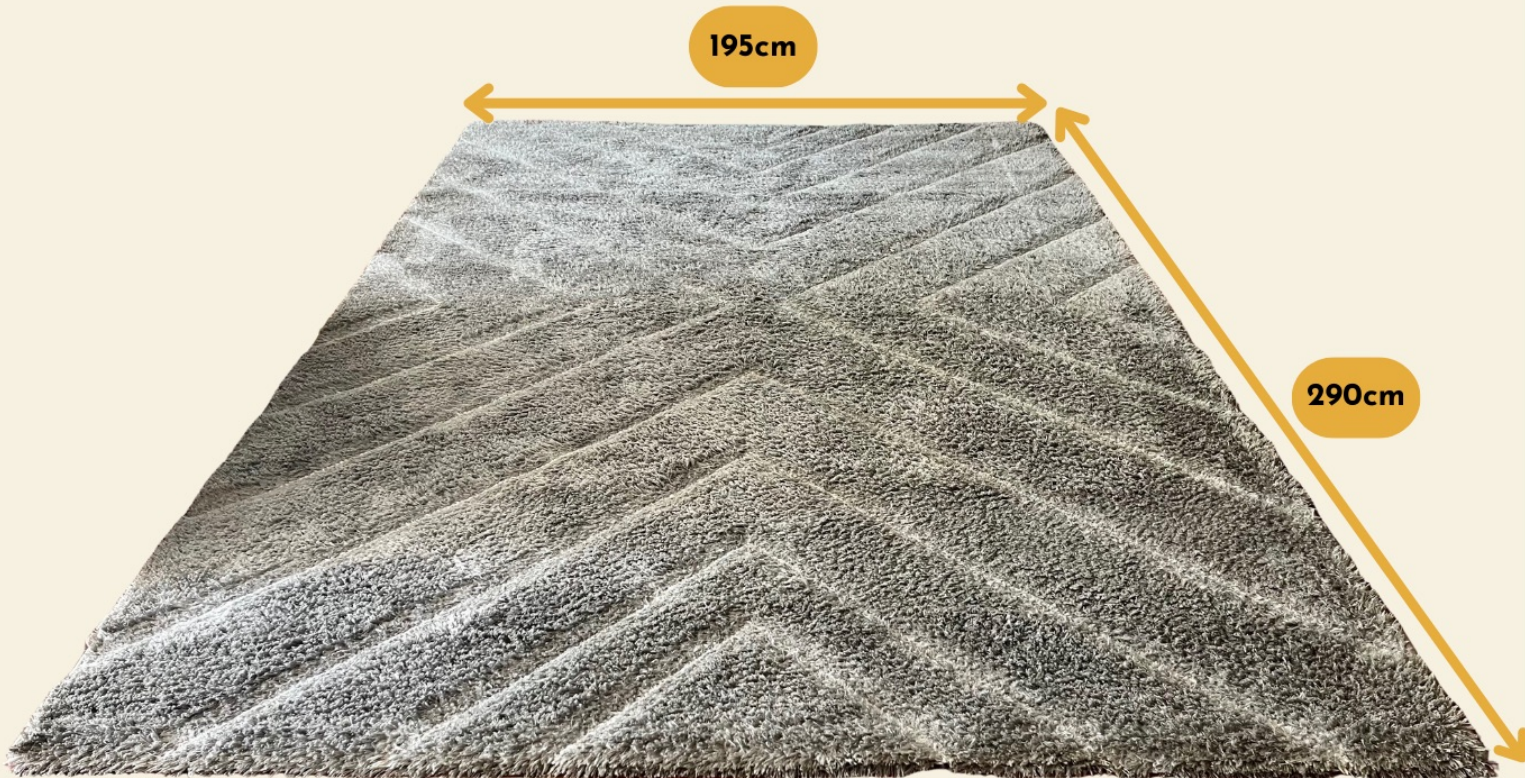

KES 15,000 each

Grey Soft Rug

Material: **Synthetic Woven**

Quantity: **2**

Originally from: **Furniture Palace**

Quality Score: **4** ★ The rugs are in a very good state. The structure is perfectly intact and they show minor signs and marks of use.

SMOOVE