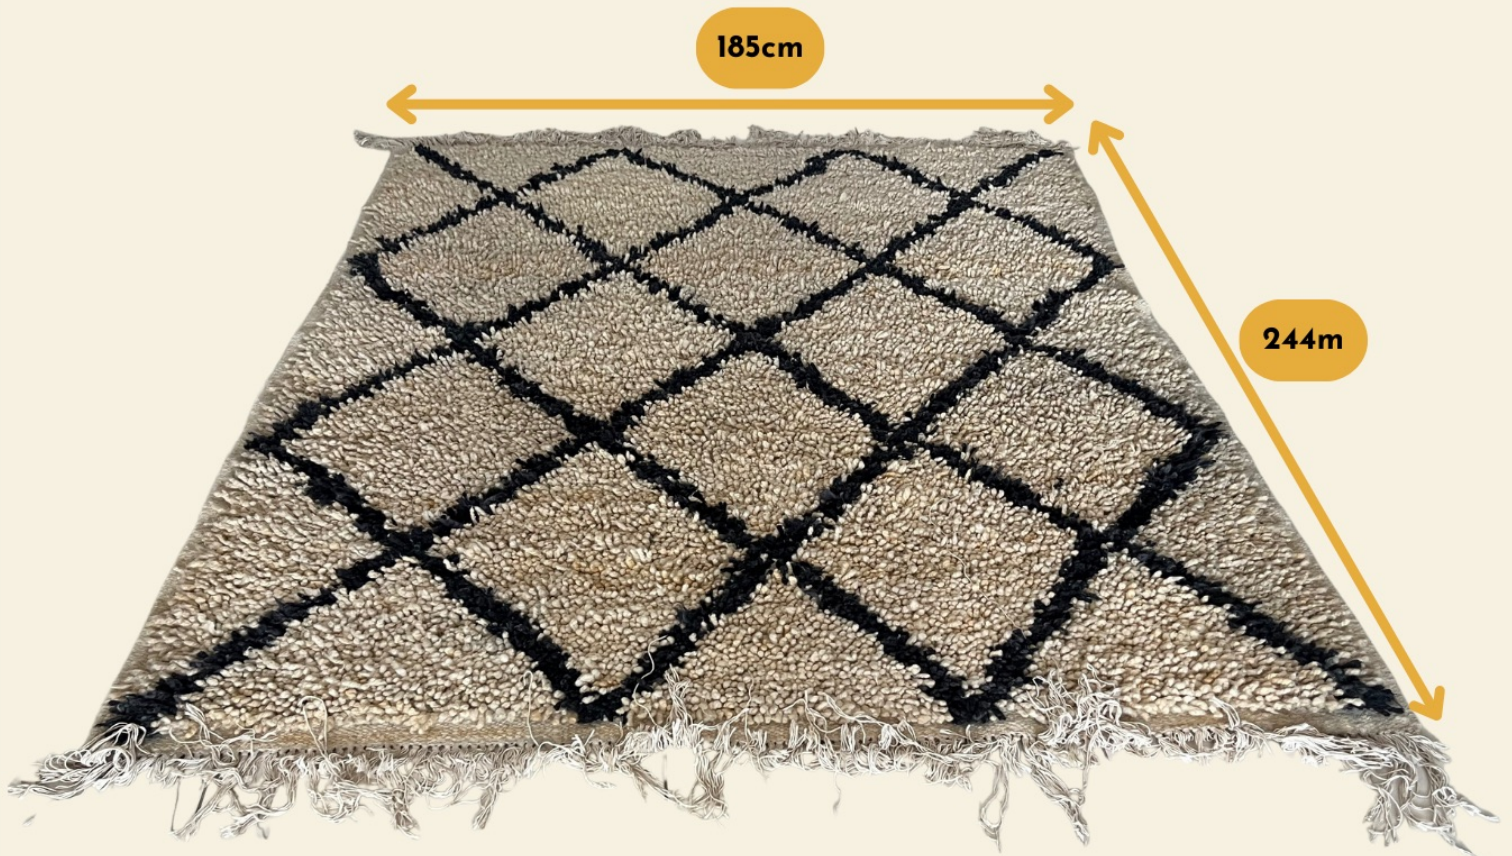

KES 22,000

Wool Patterned Rug

Material: **Wool**

Originally from: **Sweden**

Quality Score: ★ **4** The rug is in a very good state. The structure is perfectly intact and it shows minor signs and marks of use.

SMOOVE