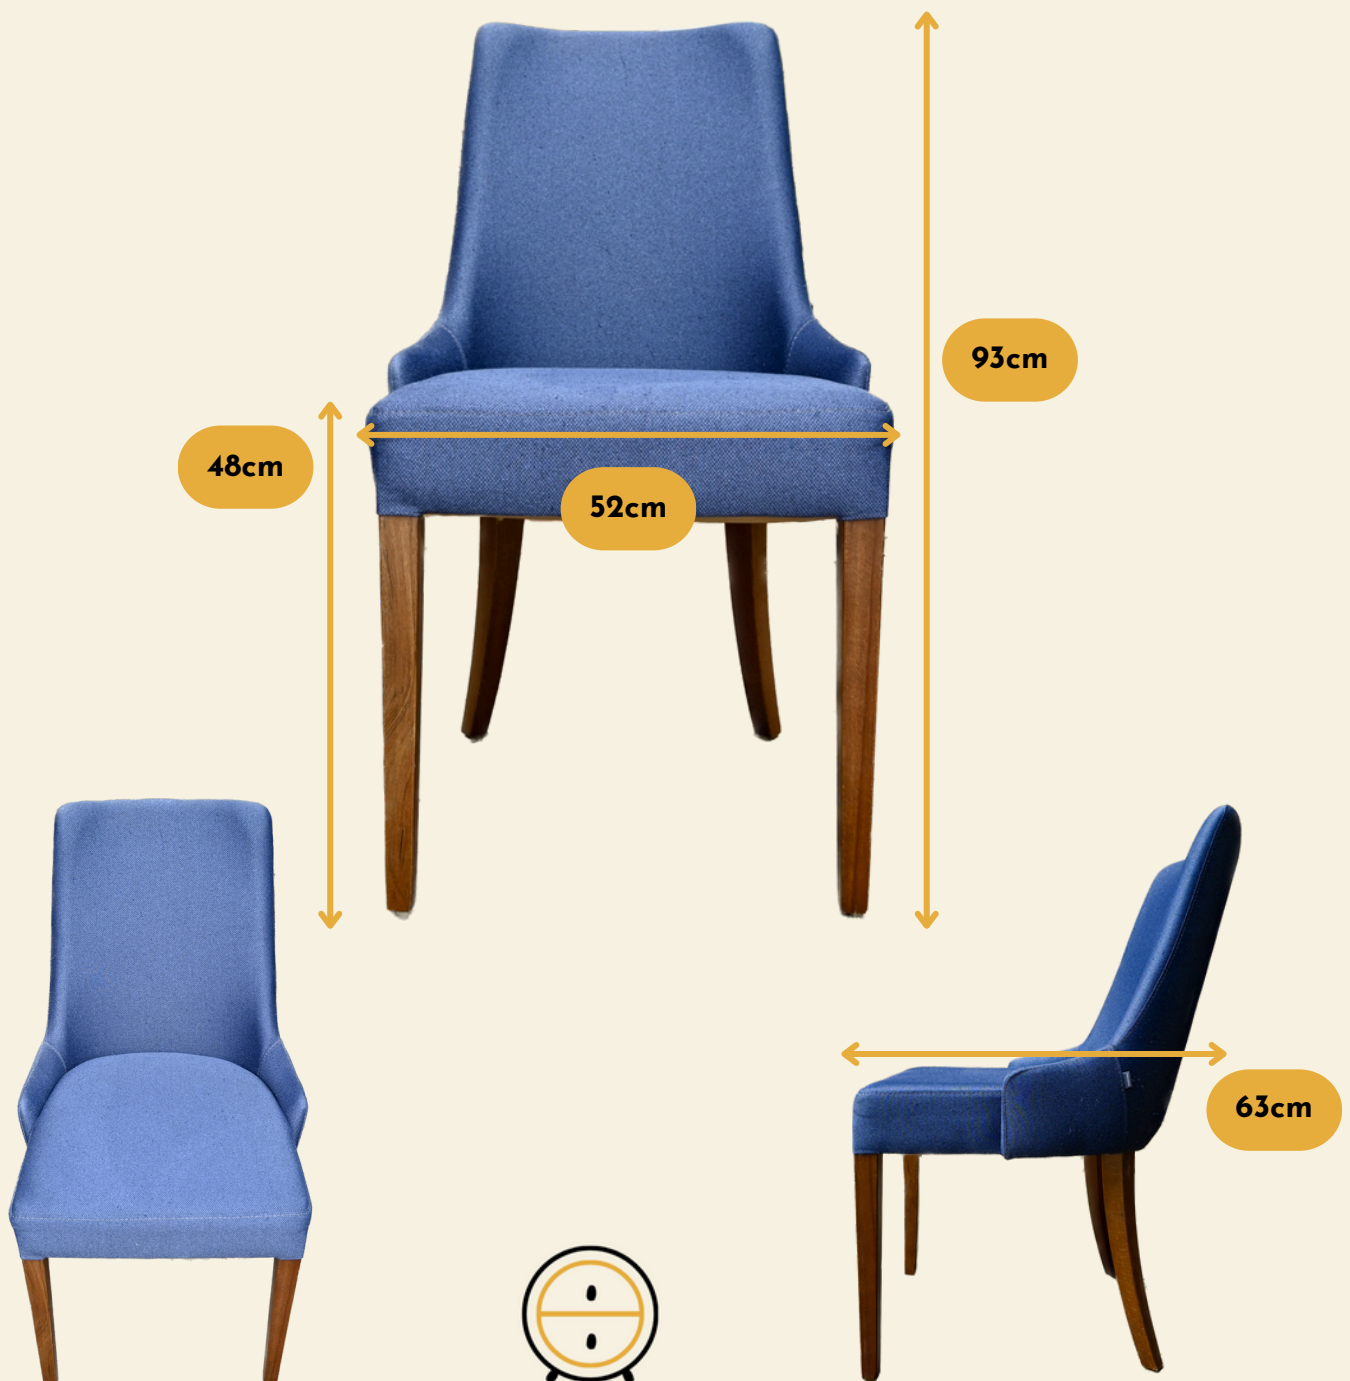

# Blue Dining Chairs

Material: **Synthetic Fabric**

Quantity: **6**

Originally from: **Dogtas**

Quality Score: **4** ★ The chairs are in a good state. The structure is perfectly intact but the fabric shows signs of use.

SMOOVE