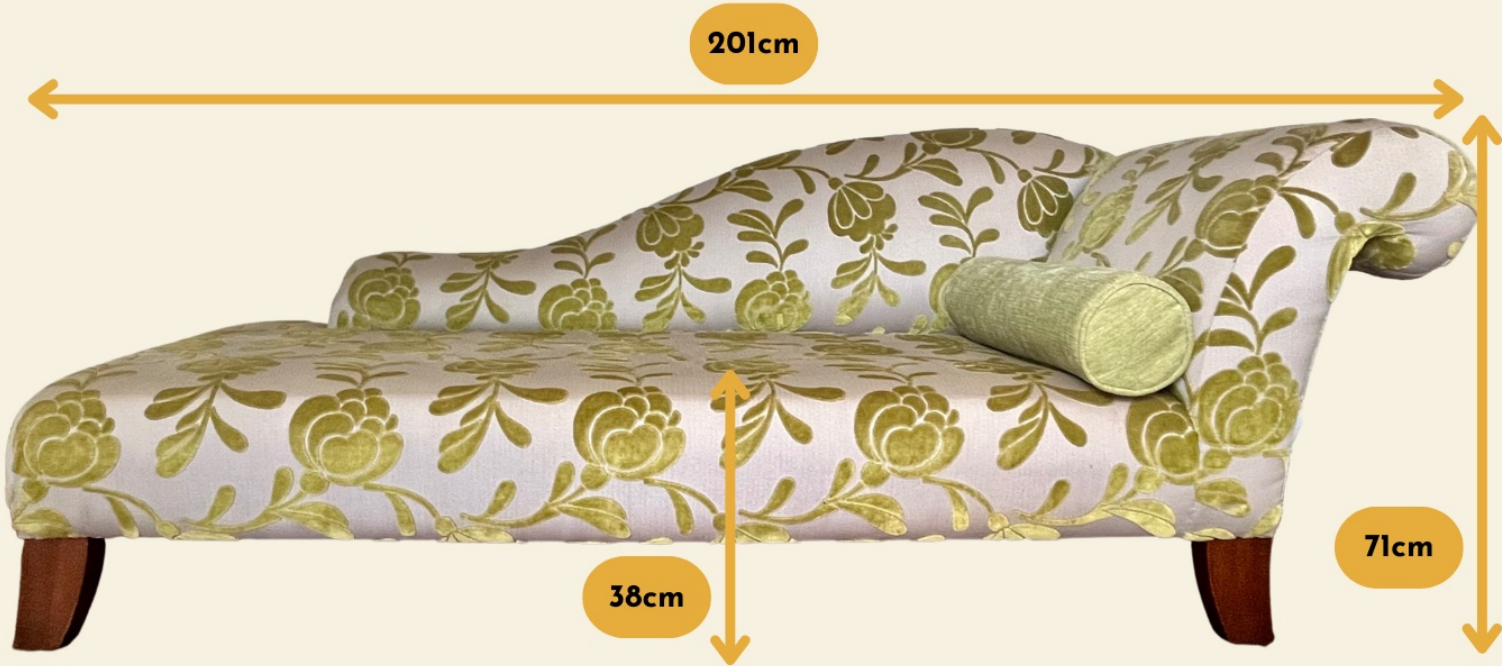

KES 35,000

Green Accent Chaise Longue

Material: **Synthetic Fabric**

Originally from: **Germany**

Quality Score: **4** ★ The chaise longue is in a very good state. The structure is perfectly intact and it shows minor signs and marks of use.

SMOOVE