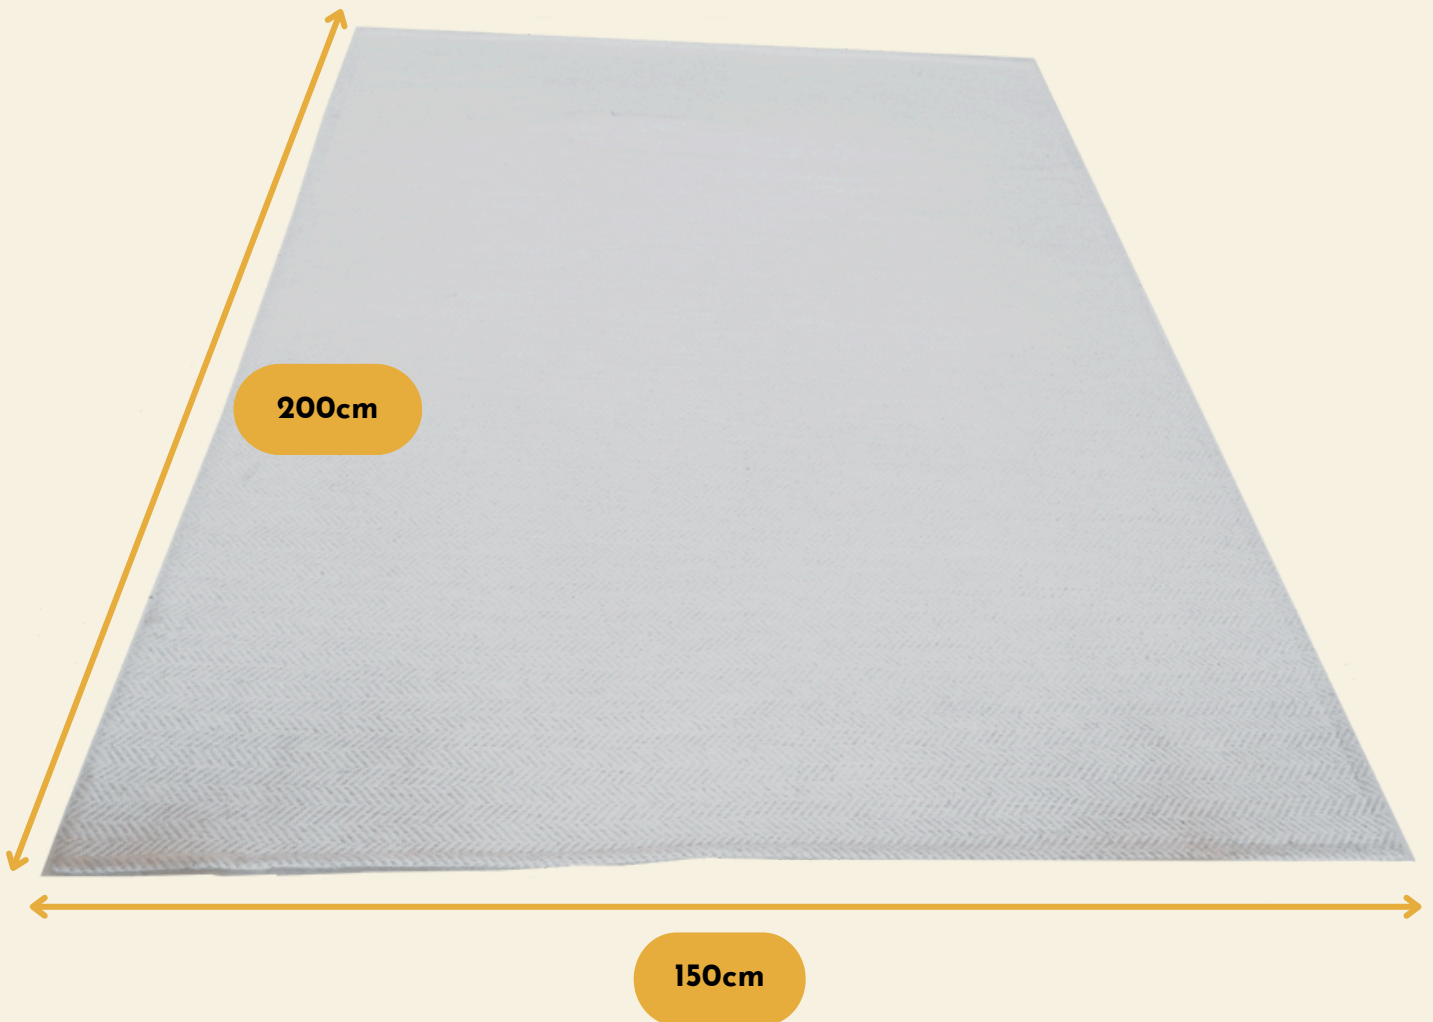

# White & Grey Rug

---

Material: **Synthetic Fabric**

Originally from: **TACC**

Quality Score: ★ **4** The rug is in a very good state. It shows minor signs and marks of use.

SMOOVE