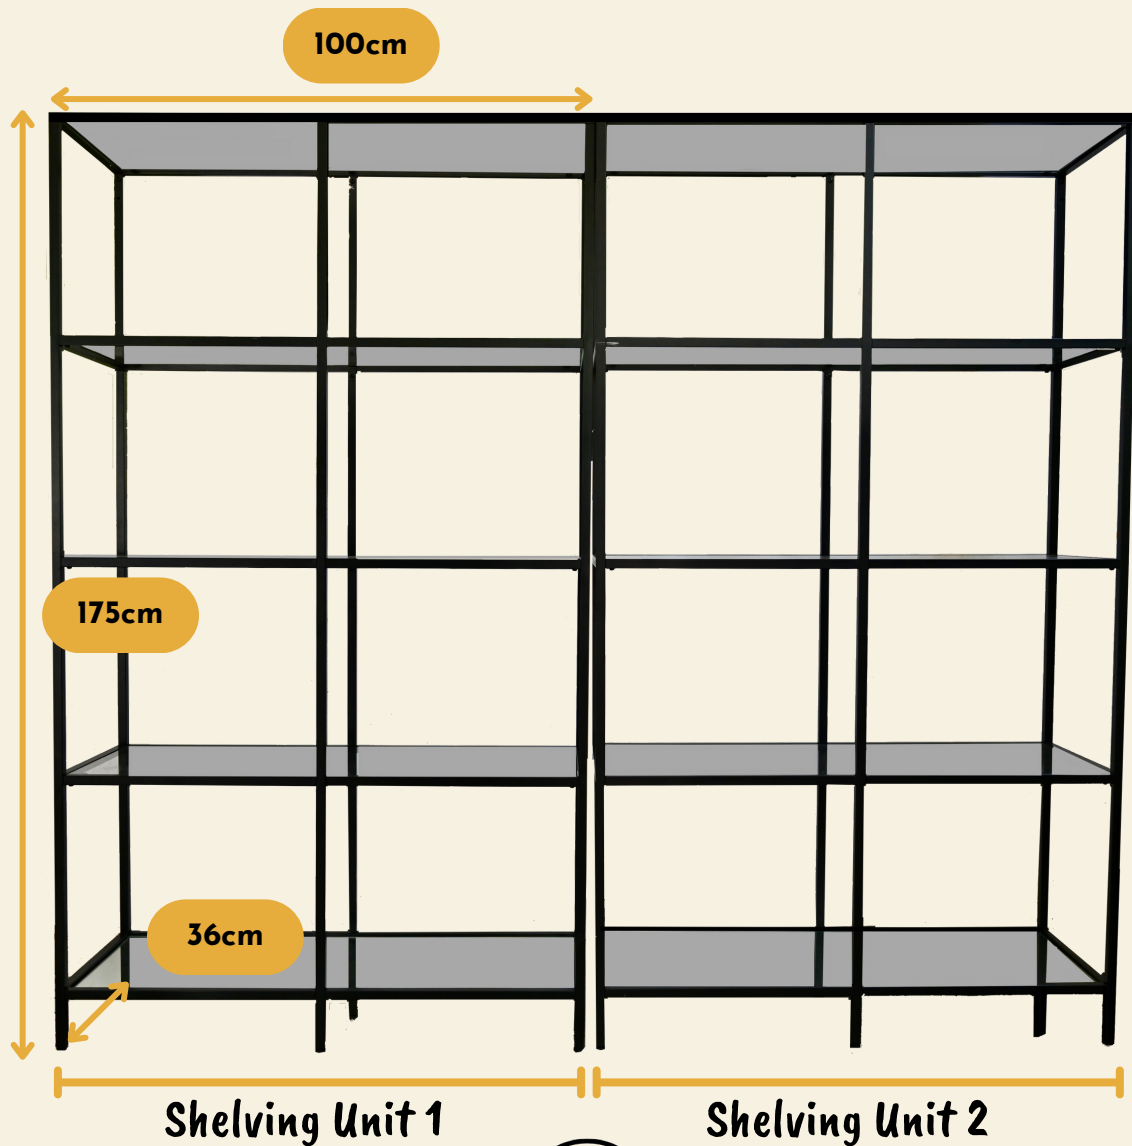

Shelving Units

Material: Steel, Tempered Glass and Mirror (bottom shelves)

Originally from: **IKEA** (Product name: Vittsjo)

Quality Score: ★4 The shelving units are in a very good state. The structure is perfectly intact and the units show minor signs and marks.

Quantity: 2

SMOOVE