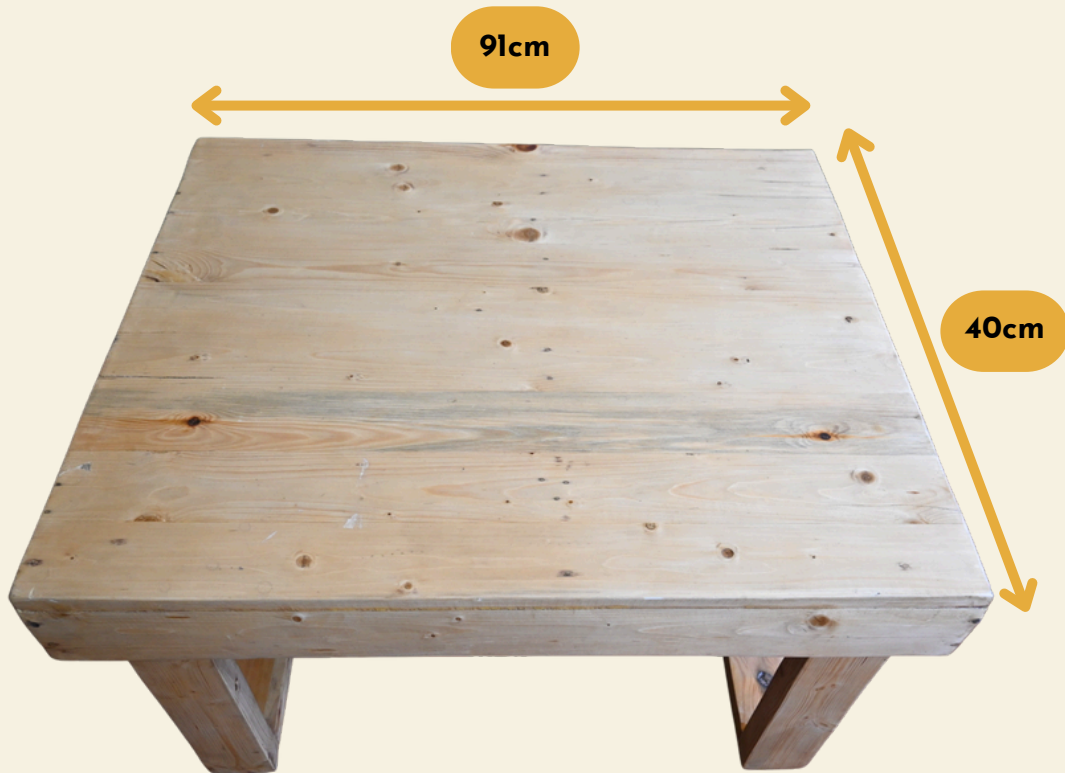

KES 10,000

Pallet Coffee Table

Material: Pine Wood and Pallets

Originally from: Fundis

Quality Score: ★4 The coffee table is in a very good state. The structure is perfectly intact and it shows minor signs and marks of use.