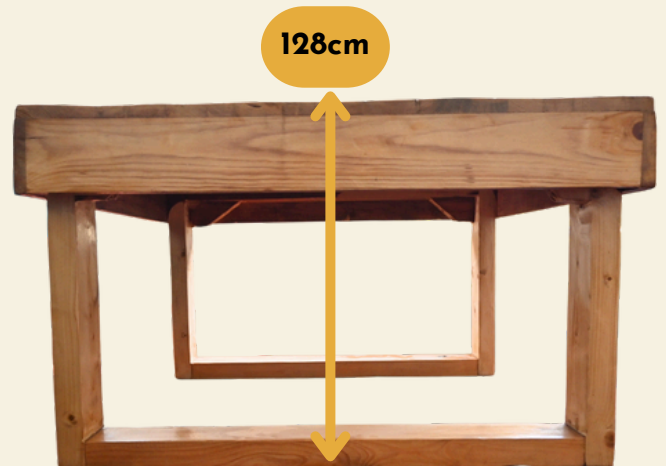

KES 10,000

Pallet Coffee Table

Material: Pine Wood and Pallets

Originally from: Fundis

Quality Score: ★4 The coffee table is in a very good state. The structure is perfectly intact and it shows minor signs and marks of use.