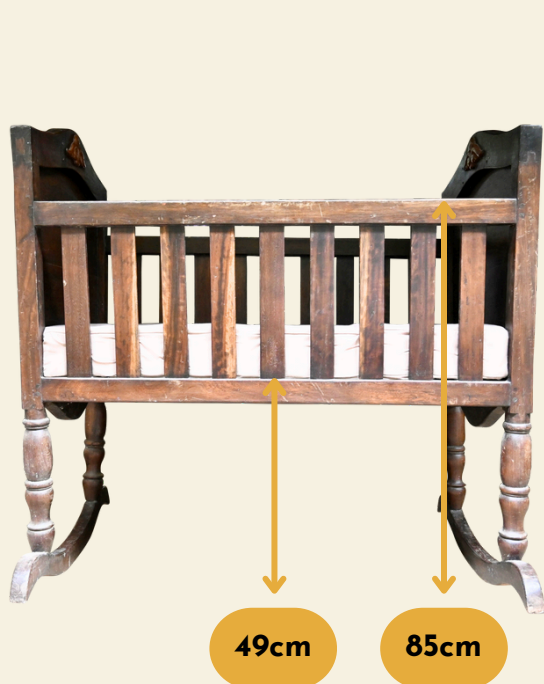

Antique Wooden Crib

Material: **Mahogany Wood**

Originally from: **UK**

Quality Score: **3** *The crib is in a good state. The structure is perfectly intact but it shows signs and marks of use.*

SMOOVE