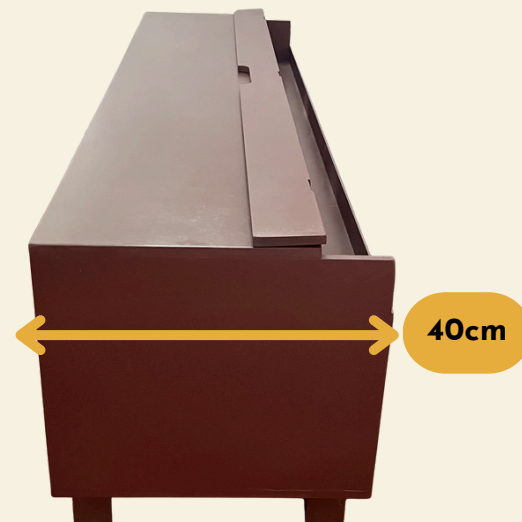

# Burgundy and White TV Stand

Material: **Mdf and PVC**

Originally from: **Moko Home + Living**

Quality Score: **4** ★ The TV stand is in a very good state. The structure is perfectly intact and it shows minor signs and marks of use.

150cm

51cm

40cm

SMOOVE