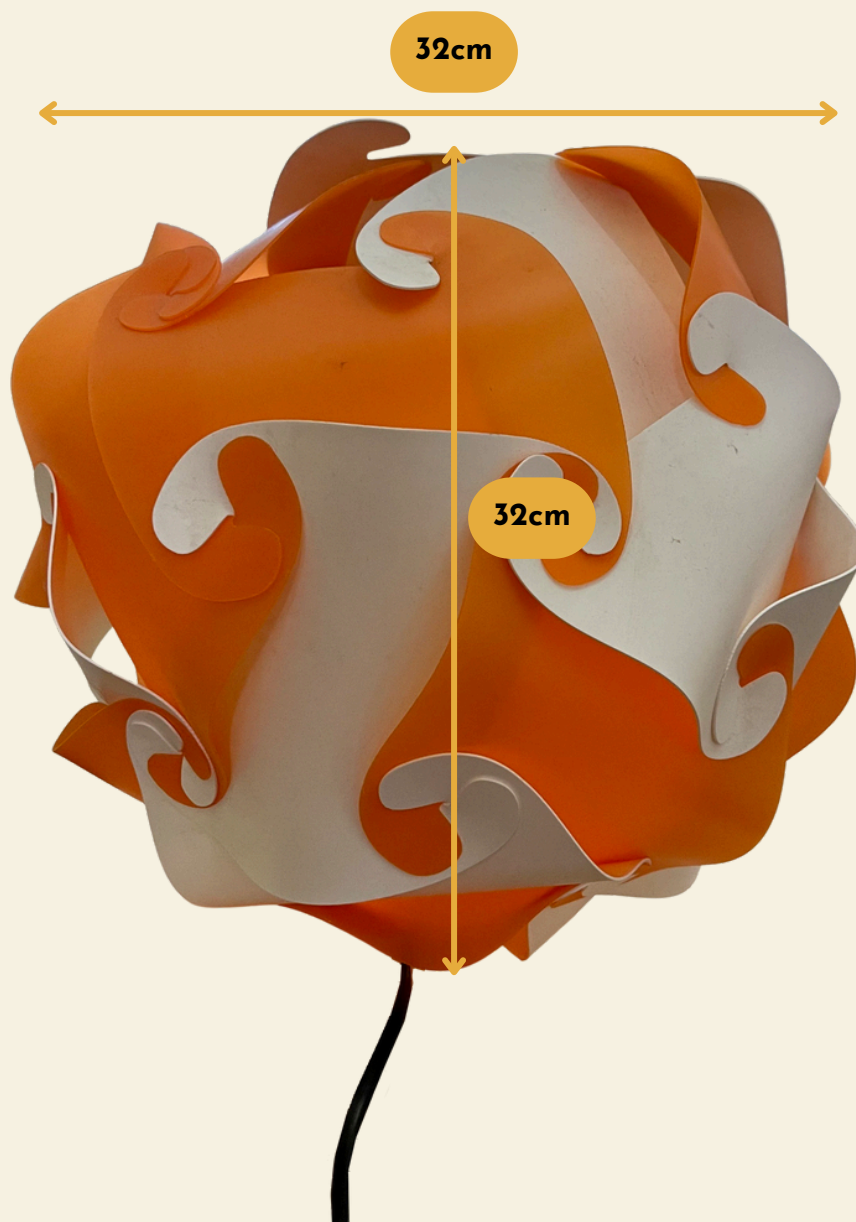

White and Orange Puzzle Lamp

Material: **Plastic**

Originally from: **Italy**

Quality Score: **5** *The lamp is in an excellent state. The structure is perfectly intact and it shows no signs or marks of use.*

SMOOVE