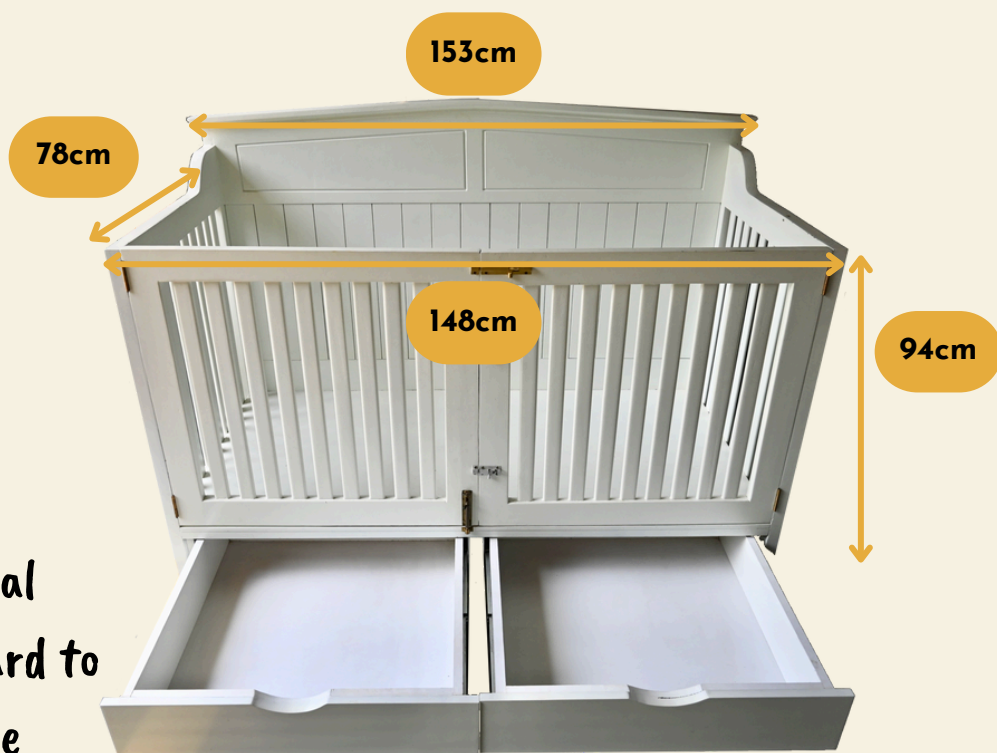

White Baby Cot with Mattress

Material: **White Coated Cypress Wood**

Originally from: **Fundis**

Quality Score: **4** *The baby cot is in a very good state. The structure is perfectly intact and it shows minor signs and marks of use.*